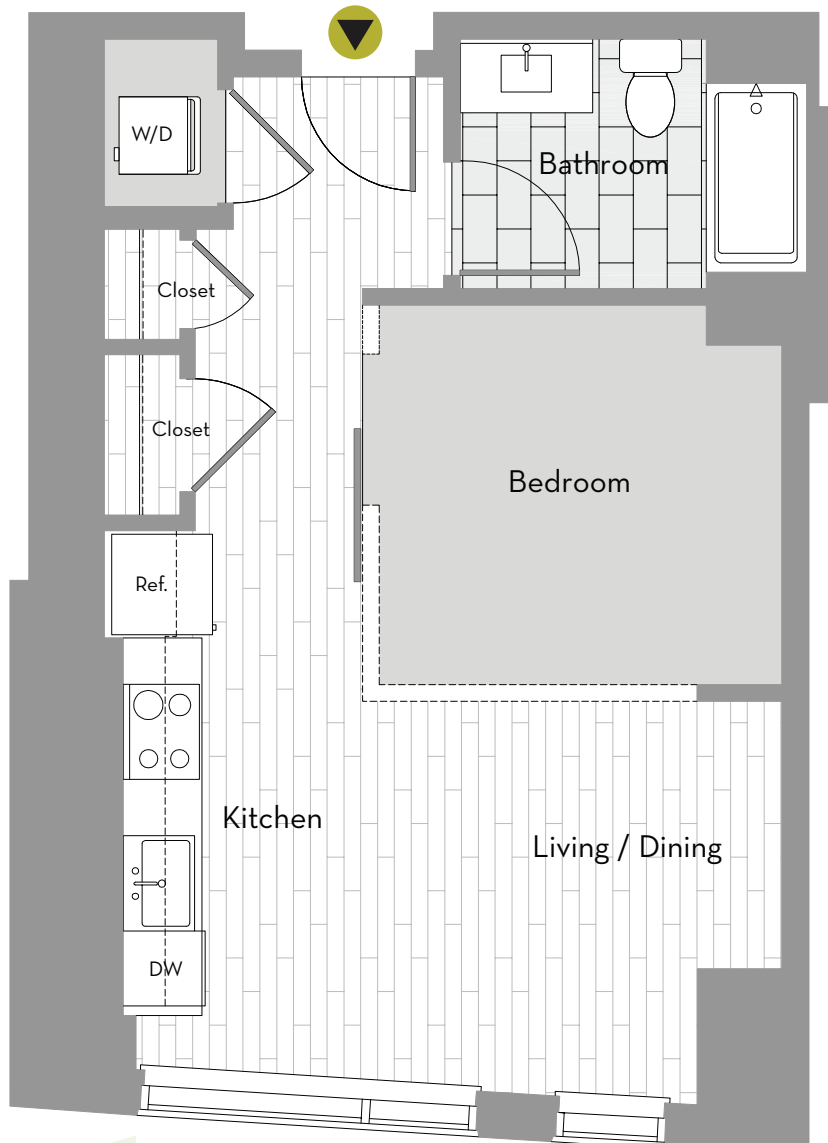

Style No. **1** open 1 bedroom / 1 bath | 553 sq ft

THE KENSINGTON
SMART APARTMENT LIVING

Rent: \$ _____

Available Date: _____

Key Plan
7th thru 25th floor
also available on penthouse levels

Elevations and floor plans are artist's renderings and accuracy cannot be guaranteed. For specific dimensions, please see a leasing representative. Plan dimensions and features are subject to change without notice and actual site conditions may dictate variations in style of windows, doors and ceilings. Floor plans are for illustrative purposes only, please see the leasing representative for specific details.