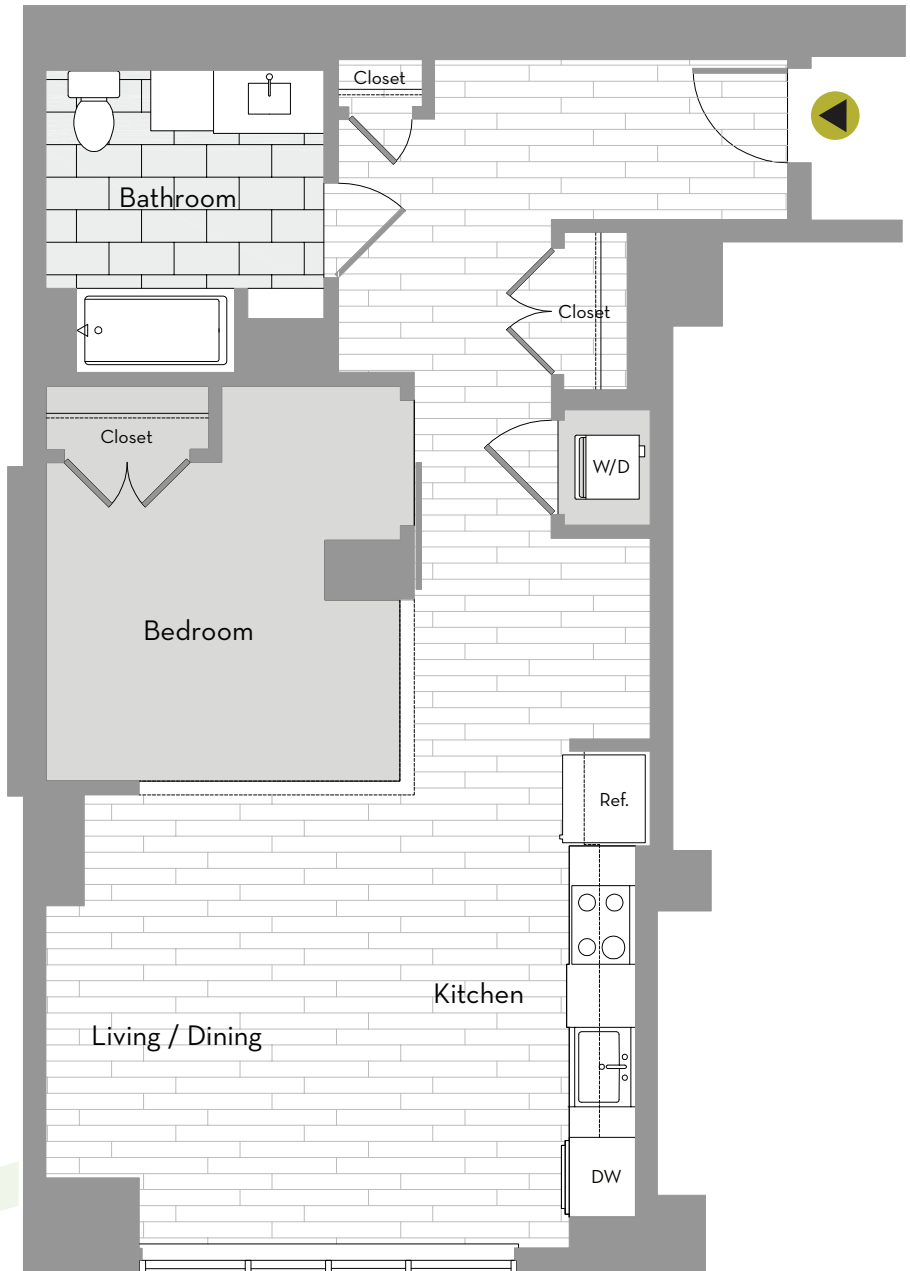

Style No. **18** open 1 bedroom / 1 bath | 781 sq ft

THE KENSINGTON
SMART APARTMENT LIVING

Rent: \$ _____

Available Date: _____

Key Plan
2nd floor

Elevations and floor plans are artist's renderings and accuracy cannot be guaranteed. For specific dimensions, please see a leasing representative. Plan dimensions and features are subject to change without notice and actual site conditions may dictate variations in style of windows, doors and ceilings. Floor plans are for illustrative purposes only, please see the leasing representative for specific details.