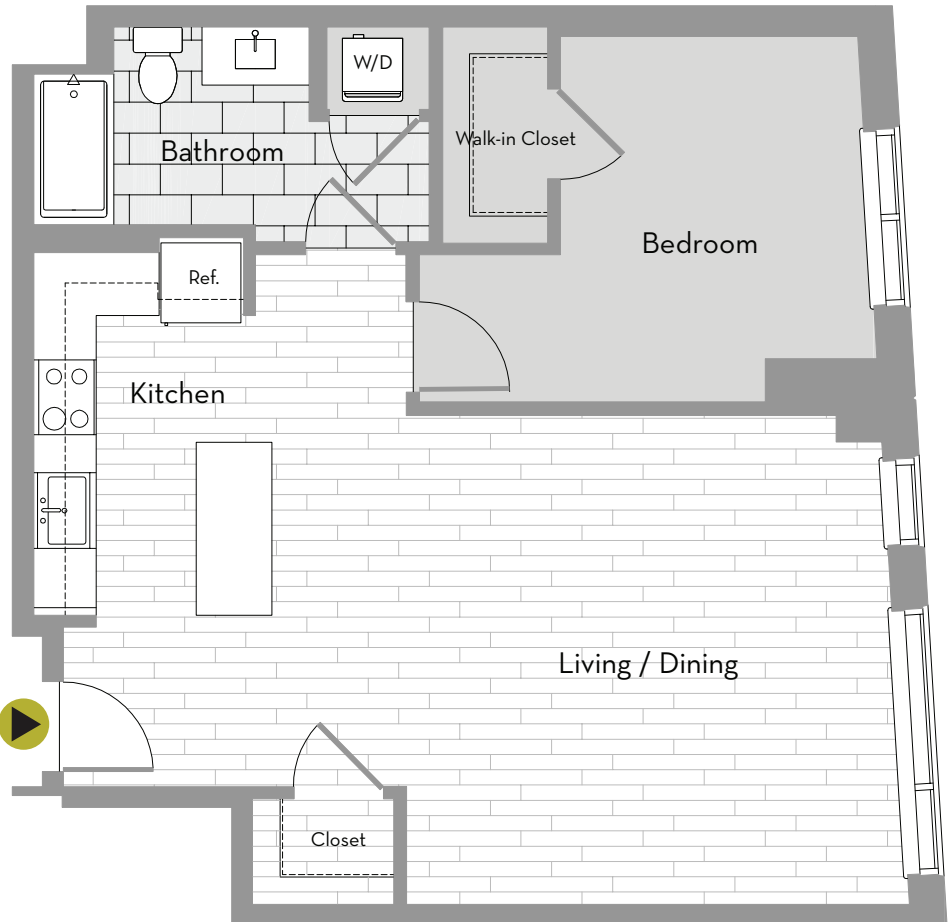

Style No. **24** 1 bedroom / 1 bath | 843 sq ft

THE KENSINGTON
SMART APARTMENT LIVING

Rent: \$ _____

Available Date: _____

Key Plan
7th thru 25th floor
also available on penthouse levels

Elevations and floor plans are artist's renderings and accuracy cannot be guaranteed. For specific dimensions, please see a leasing representative. Plan dimensions and features are subject to change without notice and actual site conditions may dictate variations in style of windows, doors and ceilings. Floor plans are for illustrative purposes only, please see the leasing representative for specific details.