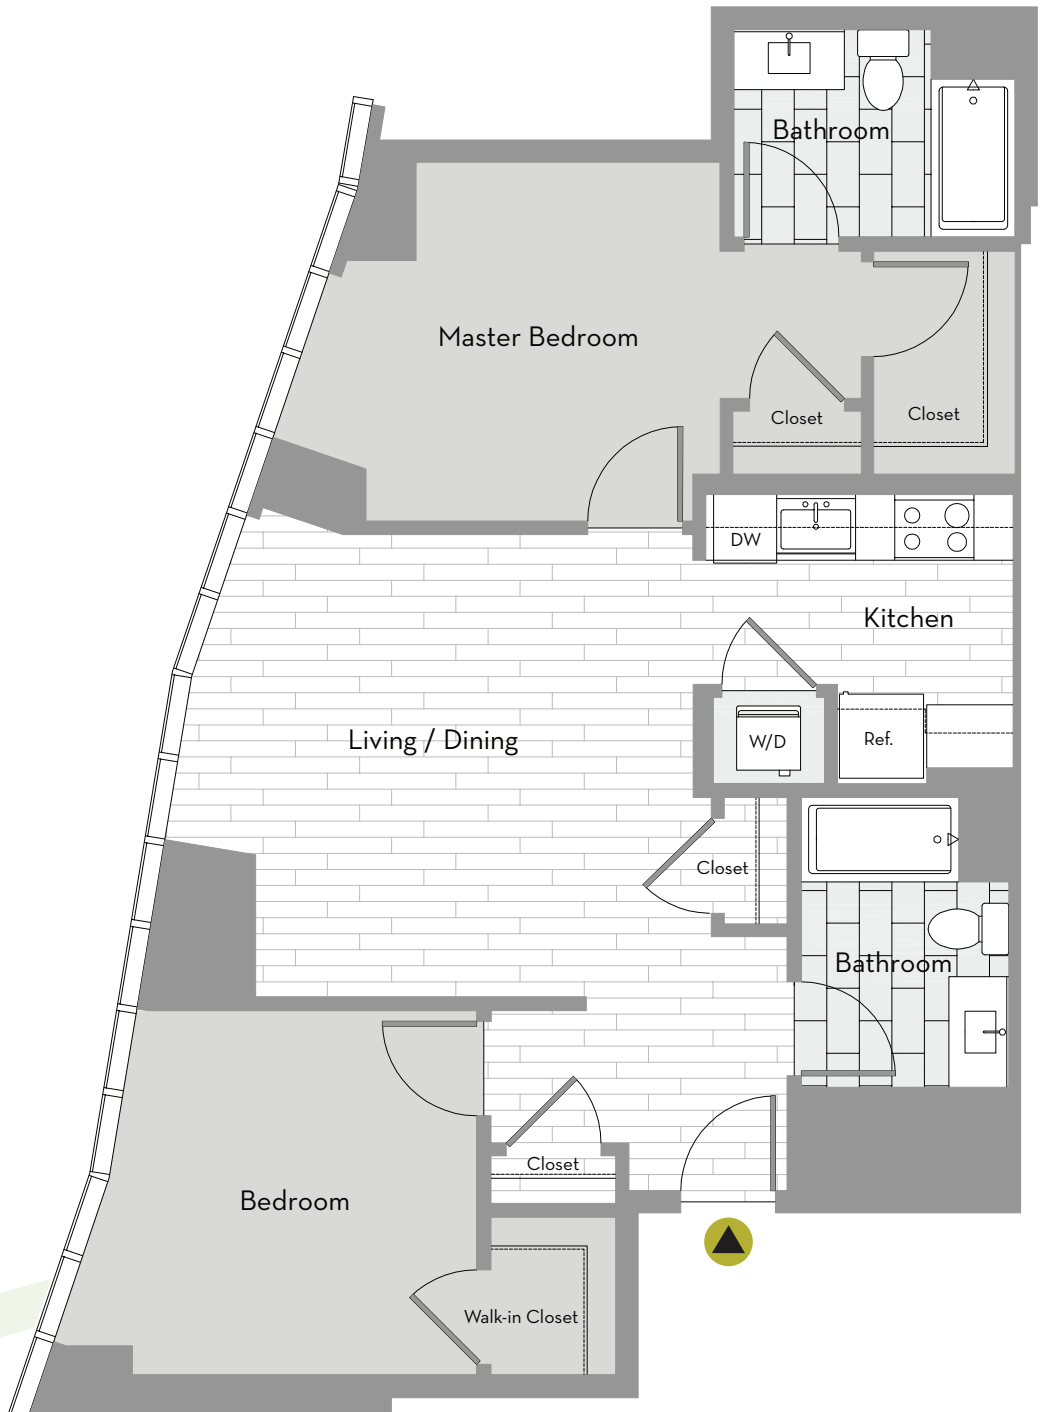

Style No. **28** 2 bedroom / 2 bath | 970 sq ft

THE KENSINGTON  
SMART APARTMENT LIVING

Rent: \$ \_\_\_\_\_

Available Date: \_\_\_\_\_

Key Plan  
Penthouse levels - floors 26 & 27

Elevations and floor plans are artist's renderings and accuracy cannot be guaranteed. For specific dimensions, please see a leasing representative. Plan dimensions and features are subject to change without notice and actual site conditions may dictate variations in style of windows, doors and ceilings. Floor plans are for illustrative purposes only, please see the leasing representative for specific details.