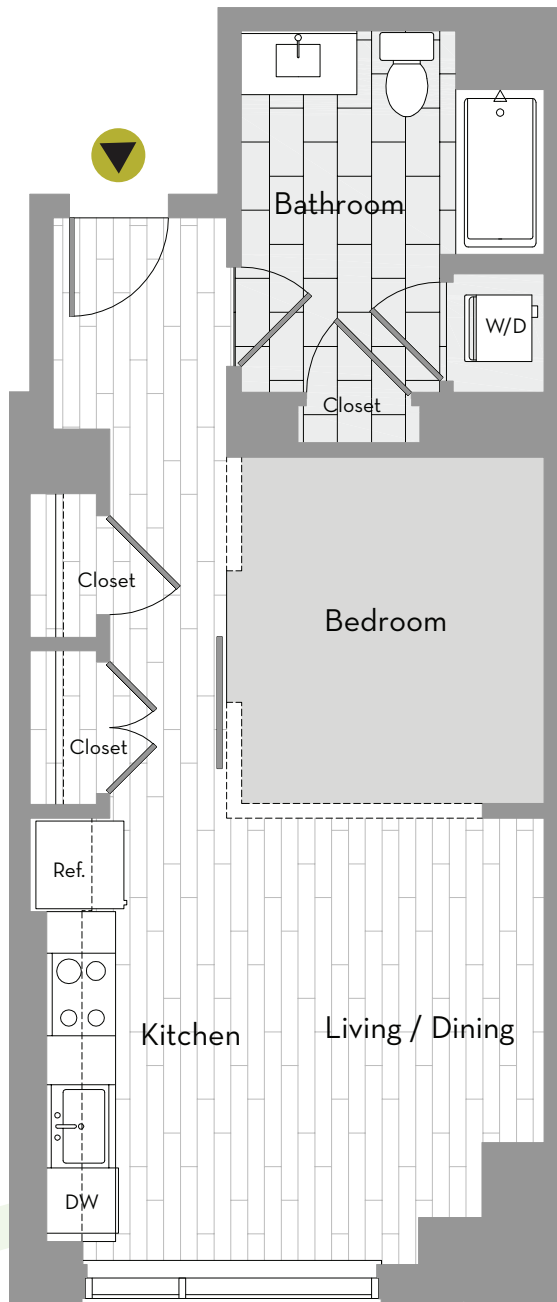

Style No. **3** open 1 bedroom / 1 bath | 583 sq ft

THE KENSINGTON
SMART APARTMENT LIVING

Rent: \$ _____

Available Date: _____

Key Plan
7th thru 25th floor

Elevations and floor plans are artist's renderings and accuracy cannot be guaranteed. For specific dimensions, please see a leasing representative. Plan dimensions and features are subject to change without notice and actual site conditions may dictate variations in style of windows, doors and ceilings. Floor plans are for illustrative purposes only, please see the leasing representative for specific details.