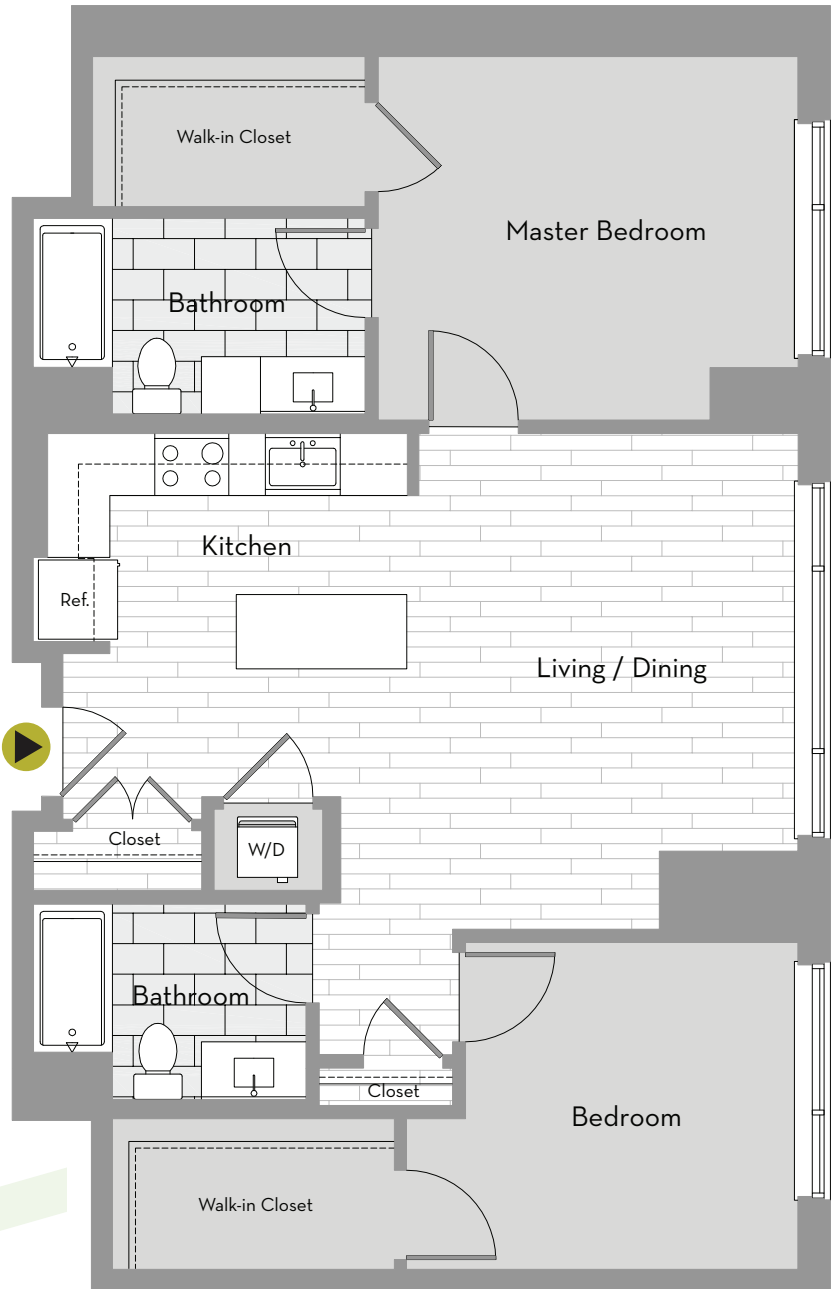

Style No. **31** 2 bedroom / 2 bath | 1077 sq ft

THE KENSINGTON
SMART APARTMENT LIVING

Rent: \$ _____

Available Date: _____

Key Plan
2nd floor

Elevations and floor plans are artist's renderings and accuracy cannot be guaranteed. For specific dimensions, please see a leasing representative. Plan dimensions and features are subject to change without notice and actual site conditions may dictate variations in style of windows, doors and ceilings. Floor plans are for illustrative purposes only, please see the leasing representative for specific details.