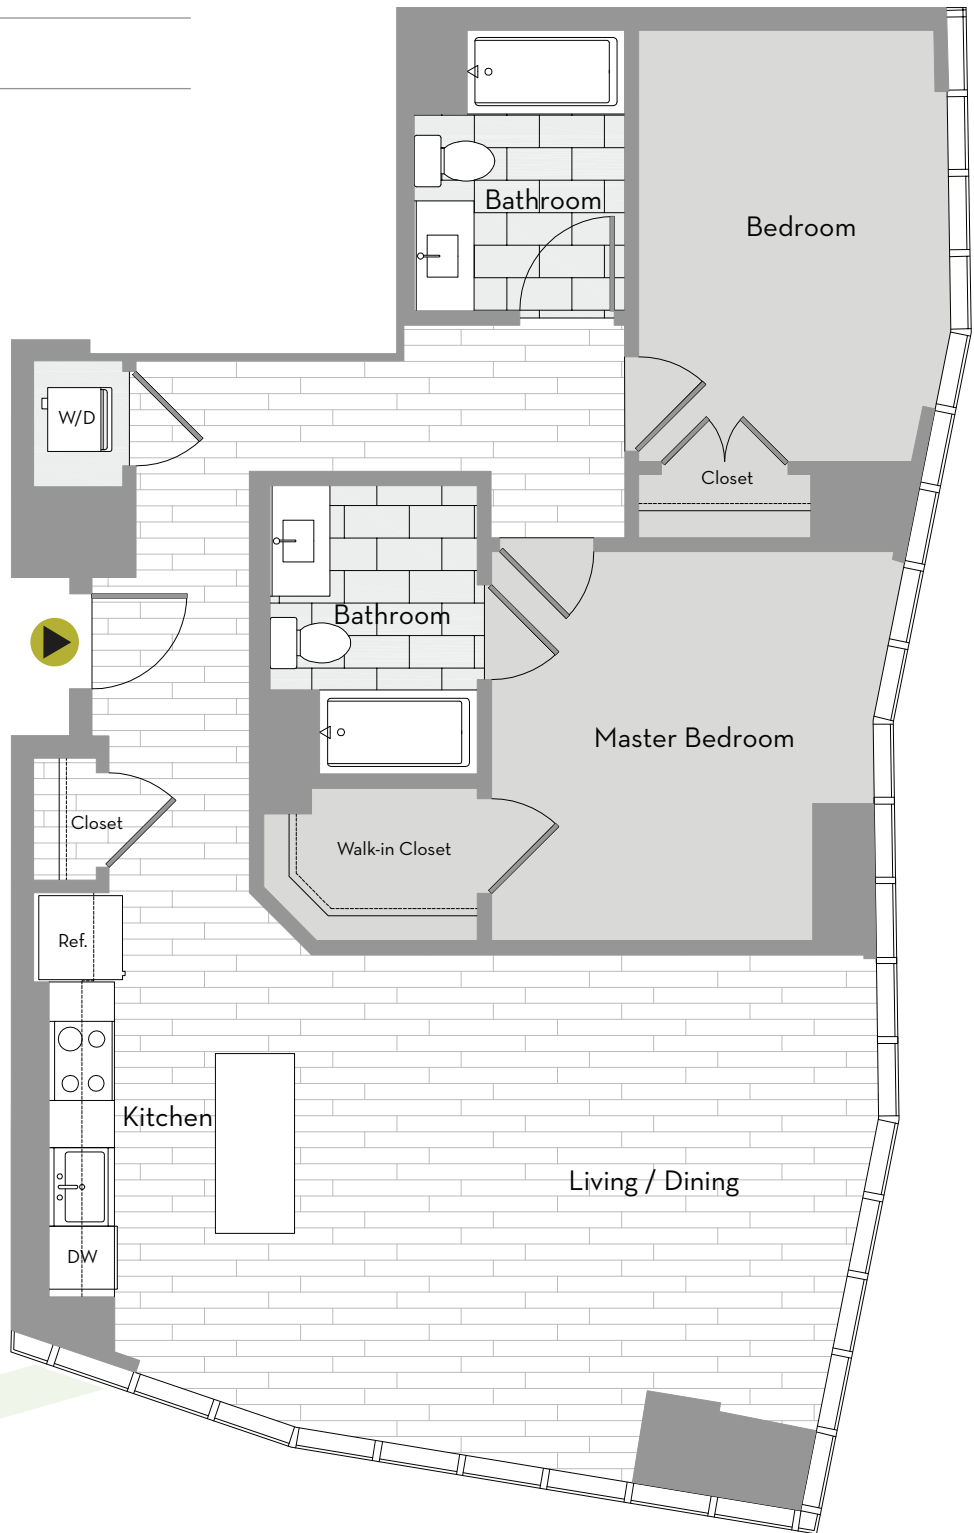

Style No. **33** 2 bedroom / 2 bath | 1105 sq ft

THE KENSINGTON
SMART APARTMENT LIVING

Rent: \$ _____

Available Date: _____

Key Plan
Penthouse levels - floors 26 & 27

Elevations and floor plans are artist's renderings and accuracy cannot be guaranteed. For specific dimensions, please see a leasing representative. Plan dimensions and features are subject to change without notice and actual site conditions may dictate variations in style of windows, doors and ceilings. Floor plans are for illustrative purposes only, please see the leasing representative for specific details.