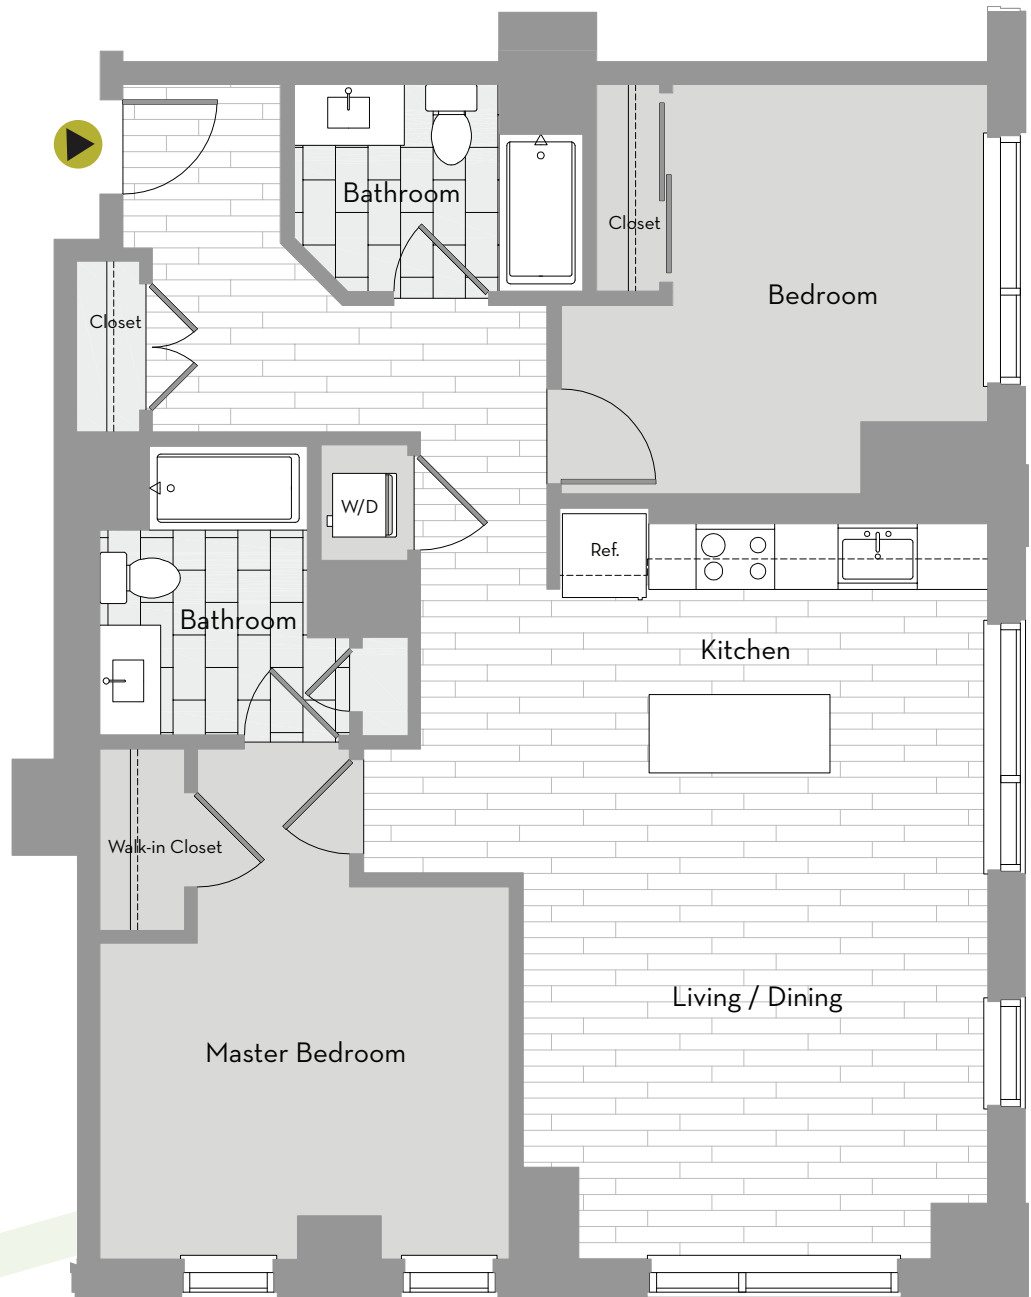

Style No. **34** 2 bedroom / 2 bath | 1119 sq ft

THE KENSINGTON  
SMART APARTMENT LIVING

Rent: \$ \_\_\_\_\_

Available Date: \_\_\_\_\_

Key Plan  
7th thru 25th floor

Elevations and floor plans are artist's renderings and accuracy cannot be guaranteed. For specific dimensions, please see a leasing representative. Plan dimensions and features are subject to change without notice and actual site conditions may dictate variations in style of windows, doors and ceilings. Floor plans are for illustrative purposes only, please see the leasing representative for specific details.