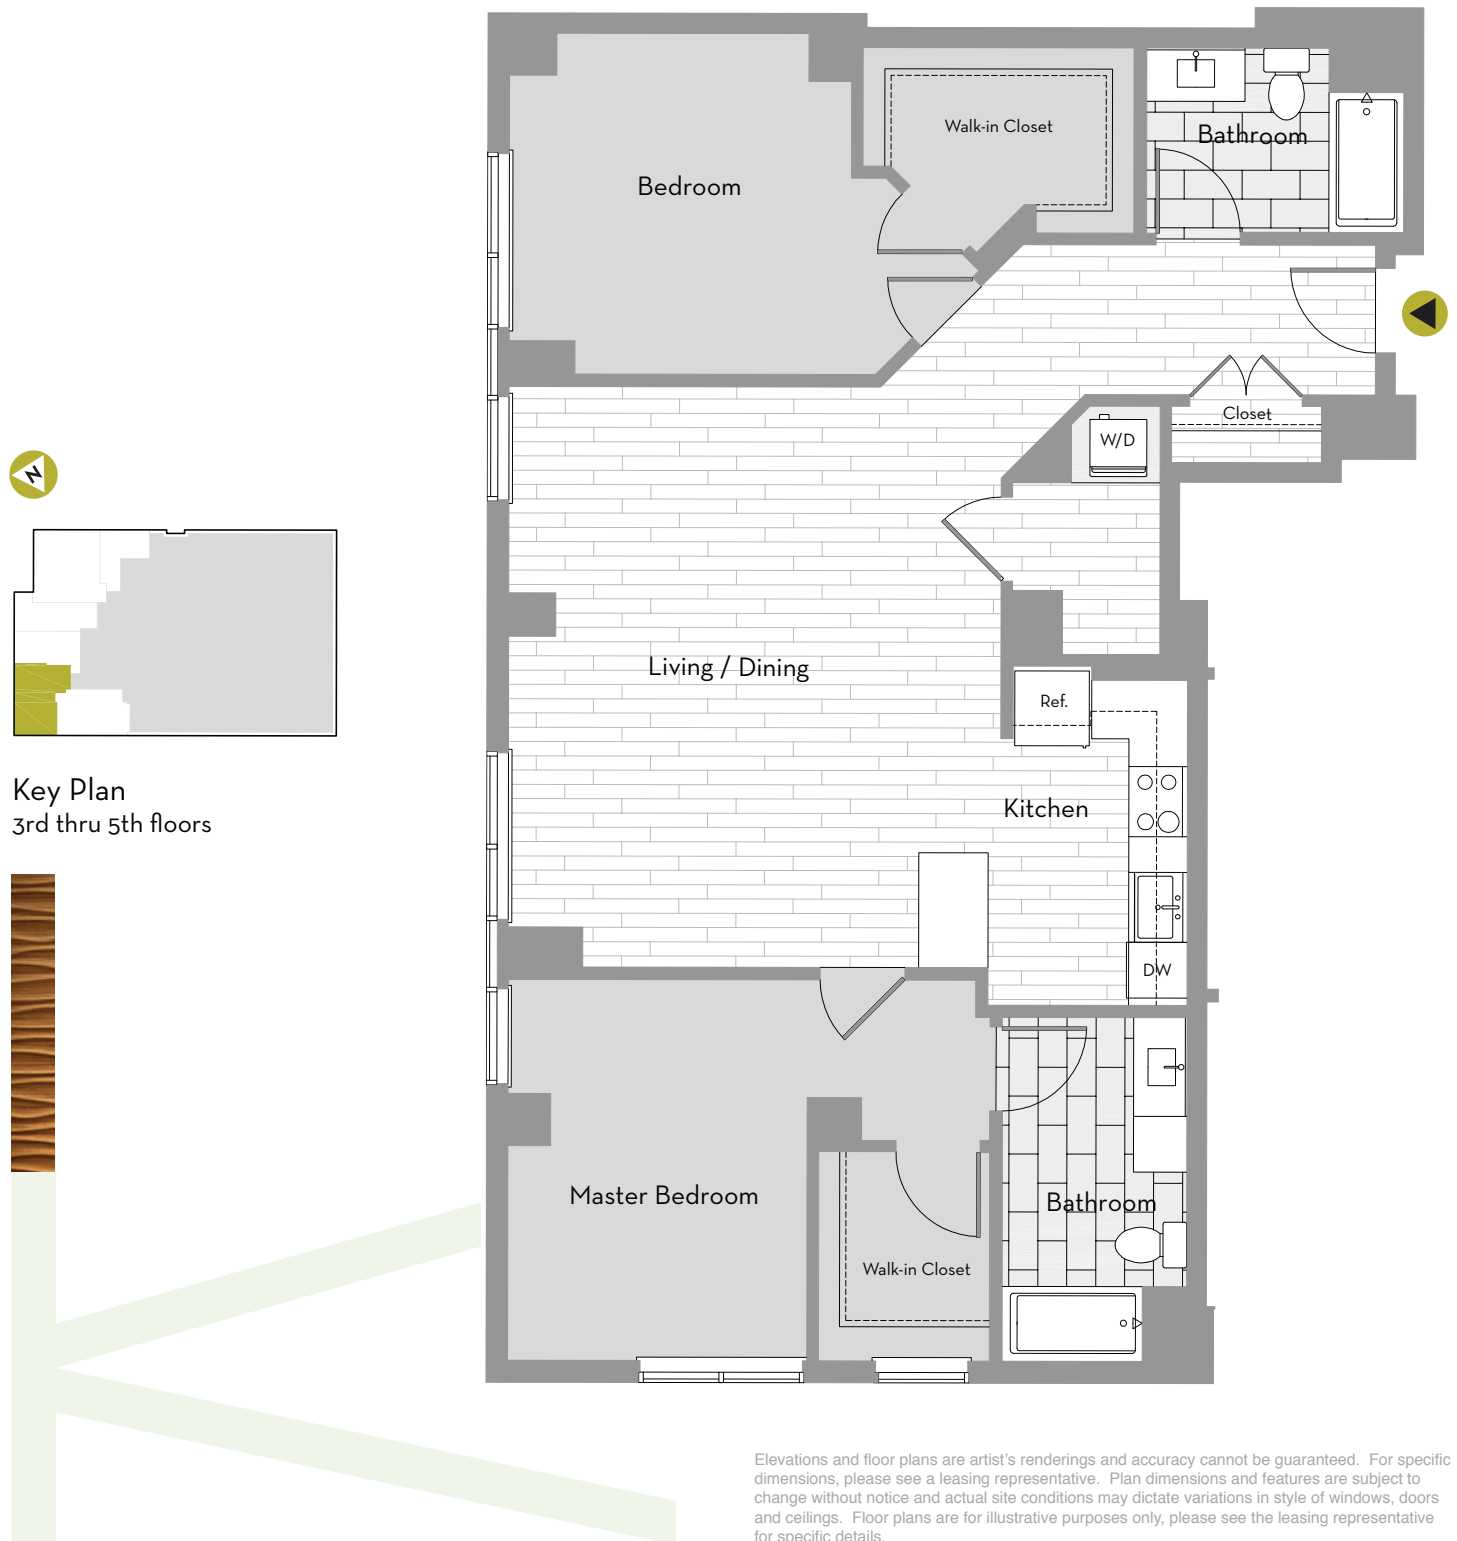

Style No. **38** 2 bedroom / 2 bath | 1294 sq ft

THE KENSINGTON  
SMART APARTMENT LIVING

Rent: \$ \_\_\_\_\_

Available Date: \_\_\_\_\_

Elevations and floor plans are artist's renderings and accuracy cannot be guaranteed. For specific dimensions, please see a leasing representative. Plan dimensions and features are subject to change without notice and actual site conditions may dictate variations in style of windows, doors and ceilings. Floor plans are for illustrative purposes only, please see the leasing representative for specific details.